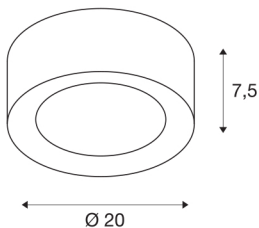

FERA 25 CL DALI

Indoor LED surface-mounted ceiling light, white

The FERA 25 240V LED ceiling light impresses with its simple, clear design and high luminosity. The built-in LEDs produce outstanding lumen output. Thus, the fitting can be used for general room lighting. Thanks to the built-in LED driver, the light is ready for direct connection to 230V AC. This luminaire contains built-in LED lamps.

TECHNICAL DATA

| | |
|-------------------------------------|------------------------|
| Item no.: | 1002967 |
| Number of different light outlets | 1 |
| Primary nominal voltage | 220-240V ~50/60Hz mA/V |
| Secondary power / secondary voltage | 500mA |
| Height | 7.5 cm |
| Diameter | 20 cm |
| Net weight | 0.796 kg |
| Gross weight | 1.132 kg |
| IP Code | IP 20 |
| Safety class | I |
| Assembly | Surface |
| Assembly details | Ceiling |
| Dimmable | Yes |
| Dimming technology | DALI |
| Wattage | 20 W |
| Lumen | 1650 lm |
| Colour temperature | 3000/4000 Kelvin |
| Beam angle | 90 ° |
| Color | white |
| CRI | 80 |
| LXXBXX data | L70B50 |
| Ambient temperature | 25 °C |