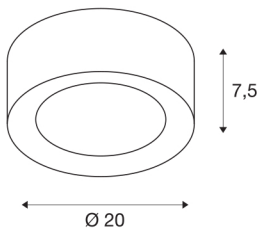

FERA 25 CL DALI

Indoor LED surface-mounted ceiling light, black

The FERA 25 240V LED ceiling light impresses with its simple, clear design and high luminosity. The built-in LEDs produce outstanding lumen output. Thus, the fitting can be used for general room lighting. Thanks to the built-in LED driver, the light is ready for direct connection to 230V AC. This luminaire contains built-in LED lamps.

TECHNICAL DATA

Item no.:	1002968
Number of different light outlets	1
Primary nominal voltage	220-240V ~50/60Hz mA/V
Secondary power / secondary voltage	500mA
Height	7.5 cm
Diameter	20 cm
Net weight	0.807 kg
Gross weight	1.144 kg
IP Code	IP 20
Safety class	I
Assembly	Surface
Assembly details	Ceiling
Dimmable	Yes
Dimming technology	DALI
Wattage	20 W
Lumen	1650 lm
Colour temperature	3000/4000 Kelvin
Beam angle	90 °
Color	black
CRI	80
LXXBXX data	L70B50
Ambient temperature	25 °C