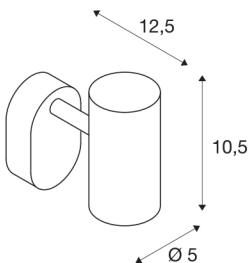

NOBLO I

Indoor LED surface-mounted ceiling light 2700K black

NOBLO rotating and tilting LED spotlight for surface mounting on walls and ceilings. The luminaire impresses with its slim design and is therefore ideal for modern lighting concepts. The luminaire is made from aluminium and equipped with a Premium LED module. The luminaire is available in three housing colours with two or three light outlets.

TECHNICAL DATA

Item no.:	1002969
Number of different light outlets	1
Primary nominal voltage	220-240V ~50/60Hz mA/V
Secondary power / secondary voltage	350mA
Length	9 cm
Width	10.5 cm
Height	12.7 cm
Net weight	0.338 kg
Gross weight	0.433 kg
IP Code	IP 20
Safety class	I
Assembly	Surface
Assembly details	Ceiling, Wall
Dimmable	Yes
Dimming technology	trailing edge
Wattage	8 W
Lumen	620 lm
Colour temperature	2700 Kelvin
Beam angle	36 °
Color	black
CRI	80
LXXBXX data	L70B50