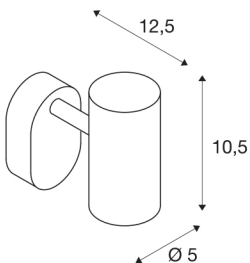

NOBLO I

Indoor LED surface-mounted ceiling light 2700K white

NOBLO rotating and tilting LED spotlight for surface mounting on walls and ceilings. The luminaire impresses with its slim design and is therefore ideal for modern lighting concepts. The luminaire is made from aluminium and equipped with a Premium LED module. The luminaire is available in three housing colours with two or three light outlets.

TECHNICAL DATA

Item no.:	1002970
Number of different light outlets	1
Primary nominal voltage	220-240V ~50/60Hz mA/V
Secondary power / secondary voltage	350mA
Length	9 cm
Width	10.5 cm
Height	12.7 cm
Net weight	0.337 kg
Gross weight	0.428 kg
IP Code	IP 20
Safety class	I
Assembly	Surface
Assembly details	Ceiling, Wall
Dimmable	Yes
Dimming technology	trailing edge
Wattage	8 W
Lumen	620 lm
Colour temperature	2700 Kelvin
Beam angle	36 °
Color	white
CRI	80
LXXBXX data	L70B50