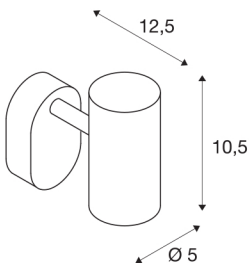

## NOBLO I

Indoor LED surface-mounted ceiling light 2700K silver

NOBLO rotating and tilting LED spotlight for surface mounting on walls and ceilings. The luminaire impresses with its slim design and is therefore ideal for modern lighting concepts. The luminaire is made from aluminium and equipped with a Premium LED module. The luminaire is available in three housing colours with two or three light outlets.

## TECHNICAL DATA

Item no.:	1002971
Number of different light outlets	1
Primary nominal voltage	220-240V ~50/60Hz mA/V
Secondary power / secondary voltage	350mA
Length	9 cm
Width	10.5 cm
Height	12.7 cm
Net weight	0.321 kg
Gross weight	0.407 kg
IP Code	IP 20
Safety class	I
Assembly	Surface
Assembly details	Ceiling,Wall
Dimmable	Yes
Dimming technology	trailing edge
Wattage	8 W
Lumen	620 lm
Colour temperature	2700 Kelvin
Beam angle	36 °
Color	silver
CRI	80
LXXBXX data	L70B50