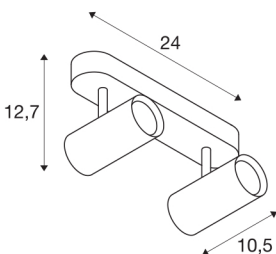

NOBLO II

Indoor LED surface-mounted ceiling light 2700K black

NOBLO rotating and tilting LED spotlight for surface mounting on walls and ceilings. The luminaire impresses with its slim design and is therefore ideal for modern lighting concepts. The luminaire is made from aluminium and equipped with a Premium LED module. The luminaire is available in three housing colours with two or three light outlets.

TECHNICAL DATA

Item no.:	1002973
Number of different light outlets	2
Primary nominal voltage	220-240V ~50/60Hz mA/V
Secondary power / secondary voltage	350mA
Length	24 cm
Width	10.5 cm
Height	12.7 cm
Net weight	0.697 kg
Gross weight	0.938 kg
IP Code	IP 20
Safety class	I
Assembly	Surface
Assembly details	Ceiling, Wall
Dimmable	Yes
Dimming technology	trailing edge
Wattage	16 W
Lumen	1240 lm
Colour temperature	2700 Kelvin
Beam angle	36 °
Color	black
CRI	80
LXXBXX data	L70B50