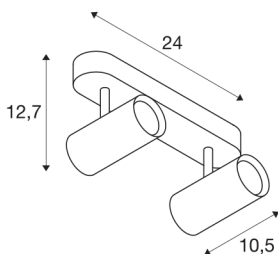

NOBLO II

Indoor LED surface-mounted ceiling light 2700K white

NOBLO rotating and tilting LED spotlight for surface mounting on walls and ceilings. The luminaire impresses with its slim design and is therefore ideal for modern lighting concepts. The luminaire is made from aluminium and equipped with a Premium LED module. The luminaire is available in three housing colours with two or three light outlets.

TECHNICAL DATA

Item no.:	1002974
Number of different light outlets	2
Primary nominal voltage	220-240V ~50/60Hz mA/V
Secondary power / secondary voltage	350mA
Length	24 cm
Width	10.5 cm
Height	12.7 cm
Net weight	0.701 kg
Gross weight	0.939 kg
IP Code	IP 20
Safety class	I
Assembly	Surface
Assembly details	Ceiling, Wall
Dimmable	Yes
Dimming technology	trailing edge
Wattage	16 W
Lumen	1240 lm
Colour temperature	2700 Kelvin
Beam angle	36 °
Color	white
CRI	80
LXXBXX data	L70B50