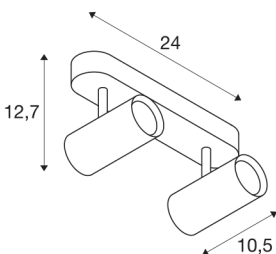

NOBLO II

Indoor LED surface-mounted ceiling light 2700K silver

NOBLO rotating and tilting LED spotlight for surface mounting on walls and ceilings. The luminaire impresses with its slim design and is therefore ideal for modern lighting concepts. The luminaire is made from aluminium and equipped with a Premium LED module. The luminaire is available in three housing colours with two or three light outlets.

TECHNICAL DATA

Item no.:	1002975
Number of different light outlets	2
Primary nominal voltage	220-240V ~50/60Hz mA/V
Secondary power / secondary voltage	350mA
Length	24 cm
Width	10.5 cm
Height	12.7 cm
Net weight	0.676 kg
Gross weight	0.919 kg
IP Code	IP 20
Safety class	I
Assembly	Surface
Assembly details	Ceiling, Wall
Dimmable	Yes
Dimming technology	trailing edge
Wattage	16 W
Lumen	1240 lm
Colour temperature	2700 Kelvin
Beam angle	36 °
Color	silver
CRI	80
LXXBXX data	L70B50