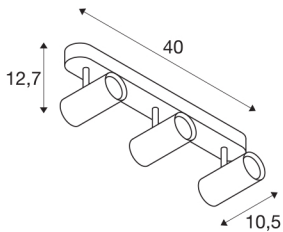

NOBLO III

Indoor LED surface-mounted ceiling light 2700K black

NOBLO rotating and tilting LED spotlight for surface mounting on walls and ceilings. The luminaire impresses with its slim design and is therefore ideal for modern lighting concepts. The luminaire is made from aluminium and equipped with a Premium LED module. The luminaire is available in three housing colours with two or three light outlets.

TECHNICAL DATA

Item no.:	1002976
Number of different light outlets	3
Primary nominal voltage	220-240V ~50/60Hz mA/V
Secondary power / secondary voltage	350mA
Length	40 cm
Width	10.5 cm
Height	12.7 cm
Net weight	1.07 kg
Gross weight	1.408 kg
IP Code	IP 20
Safety class	I
Assembly	Surface
Assembly details	Ceiling, Wall
Dimmable	Yes
Dimming technology	trailing edge
Wattage	24 W
Lumen	1860 lm
Colour temperature	2700 Kelvin
Beam angle	36 °
Color	black
CRI	80
LXXBXX data	L70B50