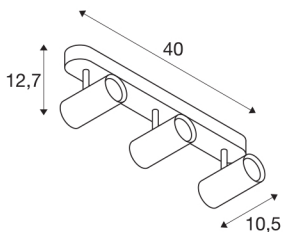

## NOBLO III

Indoor LED surface-mounted ceiling light 2700K white

NOBLO rotating and tilting LED spotlight for surface mounting on walls and ceilings. The luminaire impresses with its slim design and is therefore ideal for modern lighting concepts. The luminaire is made from aluminium and equipped with a Premium LED module. The luminaire is available in three housing colours with two or three light outlets.

## TECHNICAL DATA

Item no.:	1002977
Number of different light outlets	3
Primary nominal voltage	220-240V ~50/60Hz mA/V
Secondary power / secondary voltage	350mA
Length	40 cm
Width	10.5 cm
Height	12.7 cm
Net weight	1.07 kg
Gross weight	1.408 kg
IP Code	IP 20
Safety class	I
Assembly	Surface
Assembly details	Ceiling, Wall
Dimmable	Yes
Dimming technology	trailing edge
Wattage	24 W
Lumen	1860 lm
Colour temperature	2700 Kelvin
Beam angle	36 °
Color	white
CRI	80
LXXBXX data	L70B50