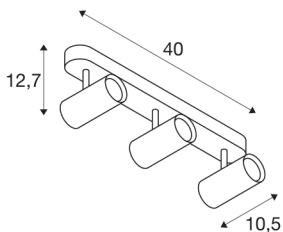

## NOBLO III

Indoor LED surface-mounted ceiling light 2700K silver

NOBLO rotating and tilting LED spotlight for surface mounting on walls and ceilings. The luminaire impresses with its slim design and is therefore ideal for modern lighting concepts. The luminaire is made from aluminium and equipped with a Premium LED module. The luminaire is available in three housing colours with two or three light outlets.

## TECHNICAL DATA

Item no.:	1002978
Number of different light outlets	3
Primary nominal voltage	220-240V ~50/60Hz mA/V
Secondary power / secondary voltage	350mA
Length	40 cm
Width	10.5 cm
Height	12.7 cm
Net weight	1.02 kg
Gross weight	1.357 kg
IP Code	IP 20
Safety class	I
Assembly	Surface
Assembly details	Ceiling, Wall
Dimmable	Yes
Dimming technology	trailing edge
Wattage	24 W
Lumen	1860 lm
Colour temperature	2700 Kelvin
Beam angle	36 °
Color	silver
CRI	80
LXXBXX data	L70B50