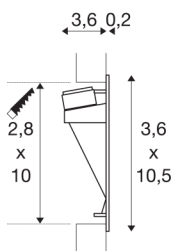

### Indoor recessed wall light 3000K white

Aluminium recessed wall light NOTAPO I WL. The invisibly installed LED emits its light indirectly onto the surface to be illuminated. This makes glare-free illumination of walkways and staircases possible, for example. The NOTAPO I recessed fitting is available with a white housing. An installation frame and a mounting box for installation in masonry are optionally available. This luminaire contains built-in LED lamps.

## TECHNICAL DATA

Item no.:	1002979
Secondary power / secondary voltage	700mA
Width	3.6 cm
Height	10.5 cm
Depth	3.8 cm
Installation length	10 cm
Installation width	2.8 cm
Installation depth	5 cm
Net weight	0.077 kg
Gross weight	0.117 kg
IP Code	IP 20
Safety class	III
Assembly	Recessed
Assembly details	Wall, Wall with Acc.
Lumen	6 lm
Colour temperature	3000 Kelvin
Color	white
CRI	90
LXXBXX data	L70B50
Maximum ambient temperature	40 °C
BIG WHITE Page	410