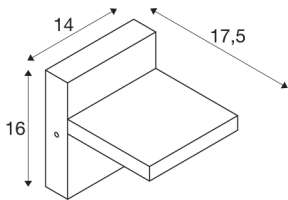

ABRIDOR

Outdoor LED surface-mounted wall light IP55 anthracite 3000/4000K

The aluminium luminaires in the ABRIDOR family provide solutions for the wall light and floor stand area. Thanks to its IP55 protection class, the luminaires are suitable for outdoor use. The electrical connection is made directly to the 230V mains power supply. The unusual lamp head means that the built-in LED has particularly wide light distribution.

TECHNICAL DATA

Item no.:	1002989
Primary nominal voltage	100-277V ~50/60Hz mA/V
Secondary power / secondary voltage	300mA
Length	14 cm
Height	16 cm
Depth	17.5 cm
Net weight	1.254 kg
Gross weight	1.545 kg
IP Code	IP 55
Safety class	I
Impact resistance class	IK03
Impact resistance	0,35 Joule
Assembly	Surface
Assembly details	Wall
Wattage	14 W
Lumen	750 lm
Colour temperature	3000/4000 Kelvin
Color	anthracite
CRI	80
LXXBXX data	L70B50
Ambient temperature	40 °C
Minimum ambient temperature	-25 °C