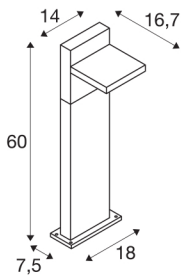

ABRIDOR POLE 60

Outdoor LED floor stand IP55 anthracite 3000/4000K

The aluminium luminaires in the ABRIDOR family provide solutions for the wall light and floor stand area. Thanks to its IP55 protection class, the luminaires are suitable for outdoor use. The electrical connection is made directly to the 230V mains power supply. The unusual lamp head means that the built-in LED has particularly wide light distribution.

TECHNICAL DATA

Item no.:	1002991
Primary nominal voltage	100-277V ~50/60Hz mA/V
Secondary power / secondary voltage	300mA
Length	14 cm
Width	3.6 cm
Height	60 cm
Net weight	2.691 kg
Gross weight	3.34 kg
IP Code	IP 55
Safety class	I
Impact resistance class	IK03
Impact resistance	0,35 Joule
Assembly	Surface
Assembly details	Ground
Wattage	14 W
Lumen	750 lm
Colour temperature	3000/4000 Kelvin
Color	anthracite
CRI	80
LXXBXX data	L70B50
Ambient temperature	40 °C
Minimum ambient temperature	-25 °C