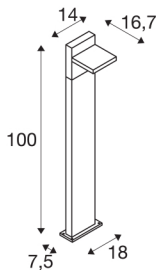

## TECHNICAL DATA

|                                     |                        |
|-------------------------------------|------------------------|
| Item no.:                           | 1002992                |
| Primary nominal voltage             | 100-277V ~50/60Hz mA/V |
| Secondary power / secondary voltage | 300mA                  |
| Length                              | 14 cm                  |
| Width                               | 3.6 cm                 |
| Height                              | 100 cm                 |
| Net weight                          | 3.59 kg                |
| Gross weight                        | 4.42 kg                |
| IP Code                             | IP 55                  |
| Safety class                        | I                      |
| Impact resistance class             | IK03                   |
| Impact resistance                   | 0,35 Joule             |
| Assembly                            | Surface                |
| Assembly details                    | Ground                 |
| Wattage                             | 14 W                   |
| Lumen                               | 750 lm                 |
| Colour temperature                  | 3000/4000 Kelvin       |
| Color                               | anthracite             |
| CRI                                 | 80                     |
| LXXBXX data                         | L70B50                 |
| Ambient temperature                 | 40 °C                  |
| Minimum ambient temperature         | -25 °C                 |