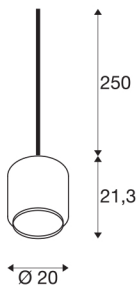

PANTILO 20

Indoor pendant E27 chrome

The PANTILO 20 pendant has a cylindrical design and a maximum pendant length of 250 centimetres. PANTILO 20 has a cylindrical shade made from chrome-plated glass which can be combined into a "lighting group" by means of individual configuration.

TECHNICAL DATA

Item no.:	1003004
Socket	E27
Number of sockets	1
Primary nominal voltage	200-240V ~50/60Hz mA/V
Pendant length	250 cm
Height	21.3 cm
Diameter	20 cm
Net weight	0.955 kg
Gross weight	1.652 kg
IP Code	IP 20
Safety class	II
Assembly details	Ceiling with Acc.
Wattage	15 W
Color	chrome
BIG WHITE Page	162