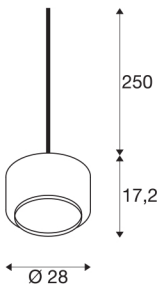

## PANTILO 28

Indoor pendant E27 chrome

The PANTILO 28 pendant has a cylindrical design and a maximum pendant length of 250 centimetres. With its cylindrical shade made from chrome-plated high-quality glass, the PANTILO 28 has a beautiful appearance - particularly if it is combined into a "lighting group" by means of individual configuration.

## TECHNICAL DATA

Item no.:	1003006
Socket	E27
Number of sockets	1
Primary nominal voltage	200-240V ~50/60Hz mA/V
Pendant length	250 cm
Height	17.2 cm
Diameter	28 cm
Net weight	1.132 kg
Gross weight	2.316 kg
IP Code	IP 20
Safety class	II
Assembly details	Ceiling with Acc.
Wattage	15 W
Color	chrome
BIG WHITE Page	162