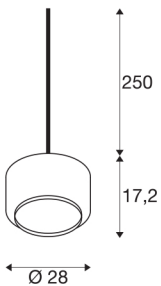

PANTILO 28

Indoor pendant E27 copper

The cylindrical pendant PANTILO 28 has a maximum pendant length of 250 centimetres. PANTILO 28 has a cylindrical shade made from chrome-plated glass which can be combined into a "lighting group" by means of individual configuration.

TECHNICAL DATA

Item no.:	1003007
Socket	E27
Number of sockets	1
Primary nominal voltage	200-240V ~50/60Hz mA/V
Pendant length	250 cm
Height	17.2 cm
Diameter	28 cm
Net weight	1.064 kg
Gross weight	2.145 kg
IP Code	IP 20
Safety class	II
Assembly details	Ceiling with Acc.
Wattage	15 W
Color	copper
BIG WHITE Page	162