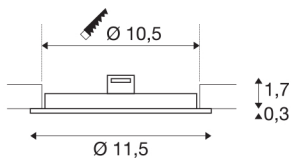

## SENSER 12

Indoor LED recessed ceiling light round white 3000K

The SENSER recessed fitting made from aluminium is available in white and silver-grey, and with a round or square shade. The rigid Premium LED insert produces homogeneous base illumination over a wide area thanks to its extensive beam angle. If you are looking for a recessed ceiling light with a shallow installation depth, SENSER is just the job.

## TECHNICAL DATA

Item no.:	1003008
Secondary power / secondary voltage	200mA
Height	2 cm
Diameter	11.5 cm
Installation diameter	10.5 cm
Installation depth	3 cm
Net weight	0.106 kg
Gross weight	0.143 kg
IP Code	IP 20
Safety class	III
Impact resistance class	IK02
Impact resistance	0,2 Joule
Assembly	Recessed
Assembly details	Ceiling
Lumen	420 lm
Colour temperature	3000 Kelvin
Color	white
CRI	90
LXXBXX data	L70B50
Ambient temperature	25 °C
BIG WHITE Page	389