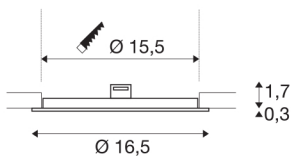

SENSER 18

Indoor LED recessed ceiling light round white 3000K

The SENSER recessed fitting made from aluminium is available in white and silver-grey, and with a round or square shade. The rigid Premium LED insert produces homogeneous base illumination over a wide area thanks to its extensive beam angle. If you are looking for a recessed ceiling light with a shallow installation depth, SENSER is just the job.

TECHNICAL DATA

Item no.:	1003009
Secondary power / secondary voltage	350mA
Height	2 cm
Diameter	16.5 cm
Installation diameter	15.5 cm
Installation depth	3 cm
Net weight	0.196 kg
Gross weight	0.252 kg
IP Code	IP 20
Safety class	III
Impact resistance class	IK02
Impact resistance	0,2 Joule
Assembly	Recessed
Assembly details	Ceiling
Lumen	860 lm
Colour temperature	3000 Kelvin
Color	white
CRI	90
LXXBXX data	L70B50
Ambient temperature	25 °C
BIG WHITE Page	389