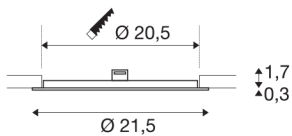

## SENSER 24

Indoor LED recessed ceiling light round white 3000K

The SENSER recessed fitting made from aluminium is available in white and silver-grey, and with a round or square shade. The rigid Premium LED insert produces homogeneous base illumination over a wide area thanks to its extensive beam angle. If you are looking for a recessed ceiling light with a shallow installation depth, SENSER is just the job.

## TECHNICAL DATA

Item no.:	1003010
Secondary power / secondary voltage	500mA
Height	2 cm
Diameter	21.5 cm
Installation diameter	20.5 cm
Installation depth	3 cm
Net weight	0.308 kg
Gross weight	0.386 kg
IP Code	IP 20
Safety class	III
Impact resistance class	IK02
Impact resistance	0,2 Joule
Assembly	Recessed
Assembly details	Ceiling
Lumen	1200 lm
Colour temperature	3000 Kelvin
Color	white
CRI	90
LXXBXX data	L70B50
Ambient temperature	25 °C
BIG WHITE Page	389