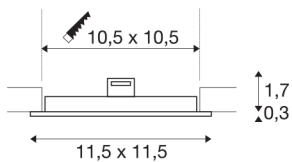

SENSER 12

Indoor LED recessed ceiling light square white 3000K

The SENSER recessed fitting made from aluminium is available in white and silver-grey, and with a round or square shade. The rigid Premium LED insert produces homogeneous base illumination over a wide area thanks to its extensive beam angle. If you are looking for a recessed ceiling light with a shallow installation depth, SENSER is just the job.

TECHNICAL DATA

Item no.:	1003011
Secondary power / secondary voltage	200mA
Length	11.5 cm
Width	11.5 cm
Height	2 cm
Installation length	10.5 cm
Installation width	10.5 cm
Installation depth	3 cm
Net weight	0.128 kg
Gross weight	0.192 kg
IP Code	IP 20
Safety class	III
Impact resistance class	IK02
Impact resistance	0,2 Joule
Assembly	Recessed
Assembly details	Ceiling
Lumen	440 lm
Colour temperature	3000 Kelvin
Color	white
CRI	90
LXXBXX data	L70B50
Ambient temperature	25 °C