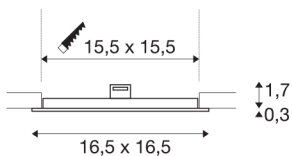

SENSER 18

Indoor LED recessed ceiling light square white 3000K

The SENSER recessed fitting made from aluminium is available in white and silver-grey, and with a round or square shade. The rigid Premium LED insert produces homogeneous base illumination over a wide area thanks to its extensive beam angle. If you are looking for a recessed ceiling light with a shallow installation depth, SENSER is just the job.

TECHNICAL DATA

Item no.:	1003012
Secondary power / secondary voltage	350mA
Length	16.5 cm
Width	16.5 cm
Height	2 cm
Installation length	15.5 cm
Installation width	15.5 cm
Installation depth	3 cm
Net weight	0.233 kg
Gross weight	0.324 kg
IP Code	IP 20
Safety class	III
Impact resistance class	IK02
Impact resistance	0,2 Joule
Assembly	Recessed
Assembly details	Ceiling
Lumen	800 lm
Colour temperature	3000 Kelvin
Color	white
CRI	90
LXXBXX data	L70B50
Ambient temperature	25 °C