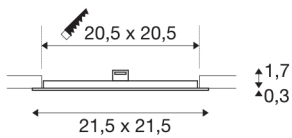

## SENSER 24

Indoor LED recessed ceiling light square white 3000K

The SENSER recessed fitting made from aluminium is available in white and silver-grey, and with a round or square shade. The rigid Premium LED insert produces homogeneous base illumination over a wide area thanks to its extensive beam angle. If you are looking for a recessed ceiling light with a shallow installation depth, SENSER is just the job.

## TECHNICAL DATA

Item no.:	1003013
Secondary power / secondary voltage	500mA
Length	21.5 cm
Width	21.5 cm
Height	2 cm
Installation length	20.5 cm
Installation width	20.5 cm
Installation depth	3 cm
Net weight	0.371 kg
Gross weight	0.486 kg
IP Code	IP 20
Safety class	III
Impact resistance class	IK02
Impact resistance	0,2 Joule
Assembly	Recessed
Assembly details	Ceiling
Lumen	1100 lm
Colour temperature	3000 Kelvin
Color	white
CRI	90
LXXBXX data	L70B50
Ambient temperature	25 °C