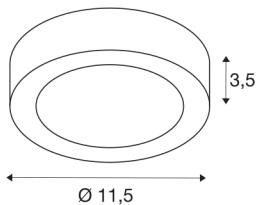

## SENSER 12

Indoor LED surface-mounted ceiling light round white 3000K

The flat SENSER wall and ceiling light made from aluminium is available in white and silver-grey, in a round or square version. The rigid Premium LED insert produces homogeneous base illumination over a wide area thanks to its extensive beam angle.

## TECHNICAL DATA

|                                     |                        |
|-------------------------------------|------------------------|
| Item no.:                           | 1003014                |
| Primary nominal voltage             | 220-240V ~50/60Hz mA/V |
| Secondary power / secondary voltage | 200mA                  |
| Height                              | 3.5 cm                 |
| Diameter                            | 11.5 cm                |
| Net weight                          | 0.271 kg               |
| Gross weight                        | 0.316 kg               |
| IP Code                             | IP 20                  |
| Safety class                        | I                      |
| Impact resistance class             | IK02                   |
| Impact resistance                   | 0,2 Joule              |
| Assembly                            | Surface                |
| Assembly details                    | Ceiling, Wall          |
| Dimmable                            | Yes                    |
| Dimming technology                  | trailing edge          |
| Wattage                             | 8.4 W                  |
| Lumen                               | 420 lm                 |
| Colour temperature                  | 3000 Kelvin            |
| Color                               | white                  |
| CRI                                 | 90                     |
| LXXBXX data                         | L70B50                 |
| Ambient temperature                 | 25 °C                  |