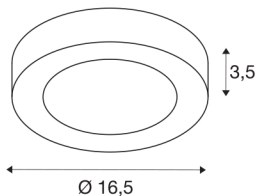

SENSER 18

Indoor LED surface-mounted ceiling light round white 3000K

The flat SENSER wall and ceiling light made from aluminium is available in white and silver-grey, in a round or square version. The rigid Premium LED insert produces homogeneous base illumination over a wide area thanks to its extensive beam angle.

TECHNICAL DATA

Item no.:	1003015
Primary nominal voltage	220-240V ~50/60Hz mA/V
Secondary power / secondary voltage	350mA
Height	3.5 cm
Diameter	16.5 cm
Net weight	0.397 kg
Gross weight	0.455 kg
IP Code	IP 20
Safety class	I
Impact resistance class	IK02
Impact resistance	0,2 Joule
Assembly	Surface
Assembly details	Ceiling, Wall
Dimmable	Yes
Dimming technology	trailing edge
Wattage	13 W
Lumen	860 lm
Colour temperature	3000 Kelvin
Color	white
CRI	90
LXXBXX data	L70B50
Ambient temperature	25 °C