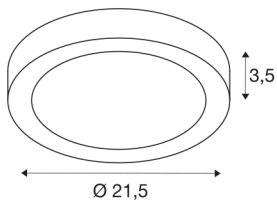

SENSER 24

Indoor LED surface-mounted ceiling light round white 3000K

The flat SENSER wall and ceiling light made from aluminium is available in white and silver-grey, in a round or square version. The rigid Premium LED insert produces homogeneous base illumination over a wide area thanks to its extensive beam angle.

TECHNICAL DATA

Item no.:	1003016
Primary nominal voltage	220-240V ~50/60Hz mA/V
Secondary power / secondary voltage	500mA
Height	3.5 cm
Diameter	21.5 cm
Net weight	0.513 kg
Gross weight	0.607 kg
IP Code	IP 20
Safety class	I
Impact resistance class	IK02
Impact resistance	0,2 Joule
Assembly	Surface
Assembly details	Ceiling, Wall
Dimmable	Yes
Dimming technology	trailing edge
Wattage	15 W
Lumen	1200 lm
Colour temperature	3000 Kelvin
Color	white
CRI	90
LXXBXX data	L70B50
Ambient temperature	25 °C