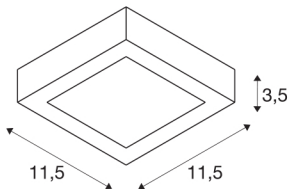

SENSER 12

Indoor LED surface-mounted ceiling light square white 3000K

The flat SENSER wall and ceiling light made from aluminium is available in white and silver-grey, in a round or square version. The rigid Premium LED insert produces homogeneous base illumination over a wide area thanks to its extensive beam angle.

TECHNICAL DATA

Item no.:	1003017
Primary nominal voltage	220-240V ~50/60Hz mA/V
Secondary power / secondary voltage	200mA
Length	11.5 cm
Width	11.5 cm
Height	3.5 cm
Net weight	0.315 kg
Gross weight	0.358 kg
IP Code	IP 20
Safety class	I
Impact resistance class	IK02
Impact resistance	0,2 Joule
Assembly	Surface
Assembly details	Ceiling,Wall
Dimmable	Yes
Dimming technology	trailing edge
Wattage	8.4 W
Lumen	440 lm
Colour temperature	3000 Kelvin
Color	white
CRI	90
LXXBXX data	L70B50