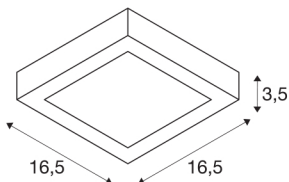

SENSER 18

Indoor LED surface-mounted ceiling light square white 3000K

The flat SENSER wall and ceiling light made from aluminium is available in white and silver-grey, in a round or square version. The rigid Premium LED insert produces homogeneous base illumination over a wide area thanks to its extensive beam angle.

TECHNICAL DATA

Item no.:	1003018
Primary nominal voltage	220-240V ~50/60Hz mA/V
Secondary power / secondary voltage	350mA
Length	16.5 cm
Width	16.5 cm
Height	3.5 cm
Net weight	0.453 kg
Gross weight	0.542 kg
IP Code	IP 20
Safety class	I
Impact resistance class	IK02
Impact resistance	0,2 Joule
Assembly	Surface
Assembly details	Ceiling,Wall
Dimmable	Yes
Dimming technology	trailing edge
Wattage	13 W
Lumen	800 lm
Colour temperature	3000 Kelvin
Color	white
CRI	90
LXXBXX data	L70B50