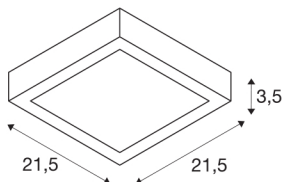

SENSER 24

Indoor LED surface-mounted ceiling light square white 3000K

The flat SENSER wall and ceiling light made from aluminium is available in white and silver-grey, in a round or square version. The rigid Premium LED insert produces homogeneous base illumination over a wide area thanks to its extensive beam angle.

TECHNICAL DATA

Item no.:	1003019
Primary nominal voltage	220-240V ~50/60Hz mA/V
Secondary power / secondary voltage	500mA
Length	21.5 cm
Width	21.5 cm
Height	3.5 cm
Net weight	0.61 kg
Gross weight	0.73 kg
IP Code	IP 20
Safety class	I
Impact resistance class	IK02
Impact resistance	0,2 Joule
Assembly	Surface
Assembly details	Ceiling, Wall
Dimmable	Yes
Dimming technology	trailing edge
Wattage	15 W
Lumen	1100 lm
Colour temperature	3000 Kelvin
Color	white
CRI	90
LXXBXX data	L70B50