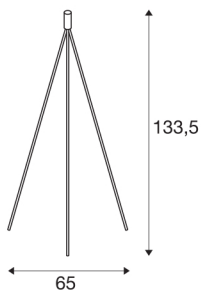

FENDA floor stand base II E27

Indoor floor stand in white without shade

The FENDA floor stand from our MIX & MATCH light system comes in white, chrome and black and makes individual combination with our FENDA lamp shades possible. With its built-in E27 socket, the luminaire is suitable for both LED lamps and energy-saving lamps.

TECHNICAL DATA

Item no.:	1003033
Socket	E27
Number of sockets	1
Primary nominal voltage	220-240V ~50/60Hz mA/V
Width	65 cm
Height	133,5 cm
Net weight	1.467 kg
Gross weight	1.862 kg
IP Code	IP 20
Safety class	II
Impact resistance class	IK03
Impact resistance	0,35 Joule
Assembly	Mobile
Wattage	40 W
Color	white
Maximum ambient temperature	40 °C
BIG WHITE Page	105