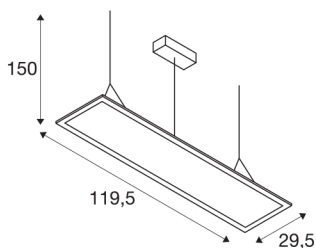

TECHNICAL DATA

Item no.:	1003048
Primary nominal voltage	100-277V ~50/60Hz mA/V
Secondary power / secondary voltage	1000mA
Length	119.5 cm
Pendant length	170 cm
Width	29.5 cm
Height	1.3 cm
Net weight	5.09 kg
Gross weight	6.13 kg
IP Code	IP 20
Safety class	I
Assembly	Surface
Assembly details	Ceiling
Dimmable	Yes
Dimming technology	DALI
Wattage	43 W
Lumen	3750 lm
Colour temperature	3000 Kelvin
Beam angle	90 °
Color	white
CRI	80
UGR ≤	19