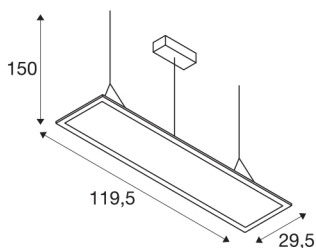

TECHNICAL DATA

Item no.:	1003049
Primary nominal voltage	100-277V ~50/60Hz mA/V
Secondary power / secondary voltage	1000mA
Length	119.5 cm
Pendant length	170 cm
Width	29.5 cm
Height	1.3 cm
Net weight	5.1 kg
Gross weight	6.263 kg
IP Code	IP 20
Safety class	I
Assembly	Surface
Assembly details	Ceiling
Dimmable	Yes
Dimming technology	DALI
Wattage	43 W
Lumen	3800 lm
Colour temperature	4000 Kelvin
Beam angle	90 °
Color	white
CRI	80
UGR ≤	19