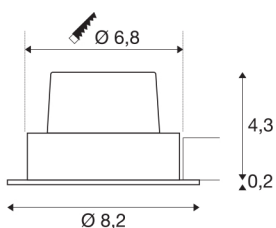

NEW TRIA 68 I CS

Indoor LED recessed ceiling light black 2700K round

You get particularly pleasant, dimmable light for your rooms thanks to the integrated Premium LED in the NEW TRIA 68 I CS recessed ceiling light. Of course, there are many usage options for the luminaire. The NEW TRIA 68 I CS is particularly suitable as a spotlight for accent lighting. With a CRI value of greater than or equal to 80, the NEW TRIA 68 I CS is very suitable for true-colour lighting of sales or office premises. The anticipated service life of 40,000 hours makes the NEW TRIA 68 I CS sustainable and low-maintenance. A convenient ceiling cut-out with a standard core bit is possible, making installation easier.

TECHNICAL DATA

Item no.:	1003065
Primary nominal voltage	220-240V ~50/60Hz mA/V
Secondary power / secondary voltage	500mA
Height	4.5 cm
Diameter	8.2 cm
Installation diameter	6.8 cm
Installation depth	5 cm
Net weight	0.27 kg
Gross weight	0.322 kg
IP Code	IP 20
Safety class	II
Assembly	Recessed
Assembly details	Ceiling
Dimmable	Yes
Dimming technology	Leading edge
Wattage	11 W
Lumen	800 lm
Colour temperature	2700 Kelvin
Beam angle	38 °
Color	black
CRI	80
LXXBXX data	L70B50