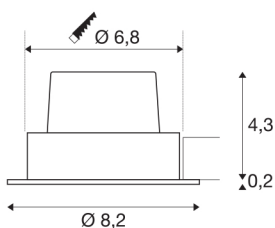

NEW TRIA 68 I CS

Indoor LED recessed ceiling light white 2700K round

Are you looking for amazing, dimmable light for your living areas and business premises? You get this thanks to the integrated Premium LED in the NEW TRIA 68 I CS recessed ceiling light. Of course, there are many usage options for the luminaire. The NEW TRIA 68 I CS is particularly suitable as a spotlight for accent lighting. With a CRI value of greater than or equal to 80, the NEW TRIA 68 I CS is very suitable for true-colour lighting of office or sales premises. This recessed ceiling light is particularly sustainable and low-maintenance thanks to the service life of 40,000 hours. A convenient ceiling cut-out with a standard core bit is possible, making installation easier.

TECHNICAL DATA

Item no.:	1003066
Primary nominal voltage	220-240V ~50/60Hz mA/V
Secondary power / secondary voltage	500mA
Height	4.5 cm
Diameter	8.2 cm
Installation diameter	6.8 cm
Installation depth	5 cm
Net weight	0.269 kg
Gross weight	0.316 kg
IP Code	IP 20
Safety class	II
Assembly	Recessed
Assembly details	Ceiling
Dimmable	Yes
Dimming technology	Leading edge
Wattage	11 W
Lumen	800 lm
Colour temperature	2700 Kelvin
Beam angle	38 °
Color	white
CRI	80
LXXBXX data	L70B50