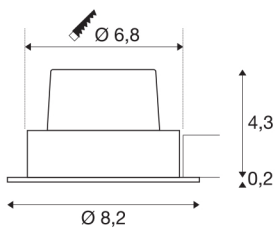

NEW TRIA 68 I CS

Indoor LED recessed ceiling light alu 2700K round

Are you looking for amazing, dimmable light for your living areas and business premises? You get this thanks to the integrated Premium LED in the NEW TRIA 68 I CS recessed ceiling light. Of course, there are many different usage options for the luminaire. The NEW TRIA 68 I CS is particularly suitable as a spotlight for accent lighting. With a CRI value of greater than or equal to 80, the NEW TRIA 68 I CS recessed ceiling light is very suitable for true-colour lighting of sales or office premises. This recessed ceiling light is sustainable and low-maintenance thanks to the anticipated service life of 40,000 hours. A convenient ceiling cut-out with a standard core bit is possible, making installation easier.

TECHNICAL DATA

Item no.:	1003067
Primary nominal voltage	220-240V ~50/60Hz mA/V
Secondary power / secondary voltage	500mA
Height	4.5 cm
Diameter	8.2 cm
Installation diameter	6.8 cm
Installation depth	5 cm
Net weight	0.261 kg
Gross weight	0.316 kg
IP Code	IP 20
Safety class	II
Assembly	Recessed
Assembly details	Ceiling
Dimmable	Yes
Dimming technology	Leading edge
Wattage	11 W
Lumen	800 lm
Colour temperature	2700 Kelvin
Beam angle	38 °
Color	aluminium
CRI	80
LXXBXX data	L70B50