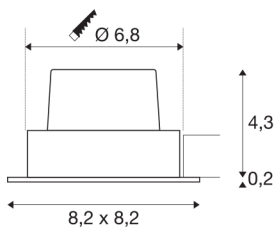

## NEW TRIA 68 I CS

Indoor LED recessed ceiling light black 2700K square

The Premium LED integrated in the NEW TRIA 68 I CS recessed ceiling light gives off a particularly warm, dimmable light. The NEW TRIA 68 I CS spot is suitable for accentuation. With a CRI value of greater than or equal to 80, the NEW TRIA 68 I CS recessed ceiling light is very suitable for true-colour lighting of sales or office premises. The anticipated service life of 40,000 hours makes the NEW TRIA 68 I CS sustainable and low-maintenance. A convenient ceiling cut-out with a standard core bit is possible, making installation easier.

## TECHNICAL DATA

Item no.:	1003068
Primary nominal voltage	220-240V ~50/60Hz mA/V
Secondary power / secondary voltage	500mA
Length	8.2 cm
Width	8.2 cm
Height	4.5 cm
Installation diameter	6.8 cm
Installation depth	5 cm
Net weight	0.274 kg
Gross weight	0.32 kg
IP Code	IP 20
Safety class	II
Assembly	Recessed
Assembly details	Ceiling
Dimmable	Yes
Dimming technology	Leading edge
Wattage	11 W
Lumen	800 lm
Colour temperature	2700 Kelvin
Beam angle	38 °
Color	black
CRI	80