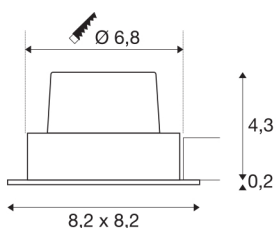

## NEW TRIA 68 I CS

Indoor LED recessed ceiling light white 2700K square

Are you looking for amazing, dimmable light for your room? You get this thanks to the integrated Premium LED in the NEW TRIA 68 I CS recessed ceiling light. With the NEW TRIA 68 I CS you have a spot which is very suitable for accentuation. With a CRI value of greater than or equal to 80, the NEW TRIA 68 I CS is very suitable for true-colour lighting of office or sales premises. This recessed ceiling light is extremely sustainable and low-maintenance thanks to the anticipated service life of 40,000 hours. A convenient ceiling cut-out with a standard core bit is possible, making installation easier.

## TECHNICAL DATA

Item no.:	1003069
Primary nominal voltage	220-240V ~50/60Hz mA/V
Secondary power / secondary voltage	500mA
Length	8.2 cm
Width	8.2 cm
Height	4.5 cm
Installation diameter	6.8 cm
Installation depth	5 cm
Net weight	0.28 kg
Gross weight	0.33 kg
IP Code	IP 20
Safety class	II
Assembly	Recessed
Assembly details	Ceiling
Dimmable	Yes
Dimming technology	Leading edge
Wattage	11 W
Lumen	800 lm
Colour temperature	2700 Kelvin
Beam angle	38 °
Color	white
CRI	80