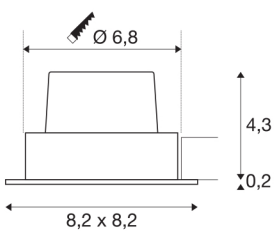

NEW TRIA 68 I CS

Indoor LED recessed ceiling light alu 2700K square

Are you looking for amazing, dimmable light for your rooms? You get this thanks to the integrated Premium LED in the NEW TRIA 68 I CS recessed ceiling light. Of course, there are many different usage options for the luminaire. The NEW TRIA 68 I CS is particularly suitable as a spotlight for accent lighting. With a CRI value of greater than or equal to 80, the NEW TRIA 68 I CS recessed ceiling light is very suitable for true-colour lighting of sales or office premises. This recessed ceiling light is sustainable and low-maintenance thanks to the anticipated service life of 40,000 hours. A convenient ceiling cut-out with a standard core bit is possible, making installation easier.

TECHNICAL DATA

Item no.:	1003070
Primary nominal voltage	220-240V ~50/60Hz mA/V
Secondary power / secondary voltage	500mA
Length	8.2 cm
Width	8.2 cm
Height	4.5 cm
Installation diameter	6.8 cm
Installation depth	5 cm
Net weight	0.279 kg
Gross weight	0.343 kg
IP Code	IP 20
Safety class	II
Assembly	Recessed
Assembly details	Ceiling
Dimmable	Yes
Dimming technology	Leading edge
Wattage	11 W
Lumen	800 lm
Colour temperature	2700 Kelvin
Beam angle	38 °
Color	aluminium
CRI	80