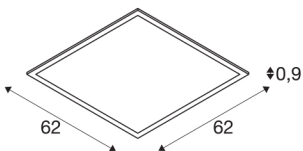

LED PANEL 620x620

Indoor LED recessed ceiling light white 3000K
UGR<19

The LED PANEL 620 comes in several different light colours for grid ceilings and provides a modern and space-saving solution for an efficient kind of base lighting. You achieve a pleasant, homogeneous and glare-free lighting sensation with this product, with an aperture angle of less than 19°.

TECHNICAL DATA

Item no.:	1003073
Secondary power / secondary voltage	1050mA
Length	61.7 cm
Width	61.7 cm
Height	0.9 cm
Installation depth	5 cm
Net weight	3.166 kg
Gross weight	4.044 kg
IP Code	IP 20
Safety class	III
Assembly	Recessed
Assembly details	Ceiling, Ceiling with Acc.
Lumen	4000 lm
Colour temperature	3000 Kelvin
Beam angle	120 °
Color	white
CRI	90
UGR ≤	19
LXXBXX data	L70B50
BIG WHITE Page	419