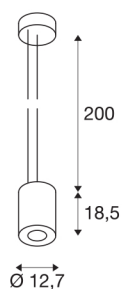

SUPROS PD

Indoor LED pendant, round, black, 3000K, 60° reflector, CRI90, 2600lm

The SUPROS light series impresses with its multitude of possible applications, excellent LED technology and its harmonious design. With its very high luminous flux, the SUPROS product family is ideally suited to replace power-hungry, conventional lighting installations. The wide-area reflector included in the delivers can be replaced by reflectors with narrower beam angles which are optionally available. This can be done without the need for tools. With the factory-installed LED driver, all the luminaires in the series are suitable for direct connection to the 230V mains supply.

TECHNICAL DATA

Item no.:	1003275
Primary nominal voltage	220-240V ~50/60Hz mA/V
Secondary power / secondary voltage	750mA
Pendant length	200 cm
Height	18.5 cm
Diameter	12.7 cm
Net weight	1.622 kg
Gross weight	1.748 kg
IP Code	IP 20
Safety class	I
Assembly	Surface
Assembly details	Ceiling
Wattage	31 W
Lumen	2600 lm
Colour temperature	3000 Kelvin
Beam angle	60 °
Color	black
CRI	90
LXXBXX data	L70B50
Ambient temperature	25 °C
BIG WHITE Page	148