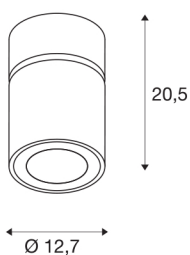

SUPROS MOVE CL

Indoor LED ceiling mounted light, round, black, 4000K, 60° reflector, CRI90, 2700lm

The SUPROS light series impresses with its multitude of possible applications, excellent LED technology and its harmonious design. With its very high luminous flux, the SUPROS product family is ideally suited to replace power-hungry, conventional lighting installations. The wide-area reflector included in the delivers can be replaced by reflectors with narrower beam angles which are optionally available. This can be done without the need for tools. With the factory-installed LED driver, all the luminaires in the series are suitable for direct connection to the 230V mains supply.

TECHNICAL DATA

Item no.:	1003287
Primary nominal voltage	220-240V ~50/60Hz mA/V
Secondary power / secondary voltage	750mA
Height	20.5 cm
Diameter	12.7 cm
Net weight	1.37 kg
Gross weight	1.465 kg
IP Code	IP 20
Safety class	I
Assembly	Surface
Assembly details	Ceiling
Wattage	31 W
Lumen	2700 lm
Colour temperature	4000 Kelvin
Beam angle	60 °
Color	black
CRI	90
LXXBXX data	L70B50
Ambient temperature	25 °C
BIG WHITE Page	270