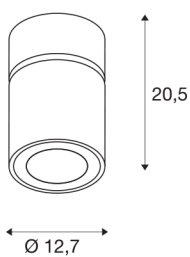

SUPROS MOVE CL

Indoor LED ceiling mounted light, round, white, 4000K, 60° reflector, CRI90, 2700lm

The SUPROS light series impresses with its multitude of possible applications, excellent LED technology and its harmonious design. With its very high luminous flux, the SUPROS product family is ideally suited to replace power-hungry, conventional lighting installations. The wide-area reflector included in the delivers can be replaced by reflectors with narrower beam angles which are optionally available. This can be done without the need for tools. With the factory-installed LED driver, all the luminaires in the series are suitable for direct connection to the 230V mains supply.

TECHNICAL DATA

Item no.:	1003288
Primary nominal voltage	220-240V ~50/60Hz mA/V
Secondary power / secondary voltage	750mA
Height	20.5 cm
Diameter	12.7 cm
Net weight	1.341 kg
Gross weight	1.481 kg
IP Code	IP 20
Safety class	I
Assembly	Surface
Assembly details	Ceiling
Wattage	31 W
Lumen	2700 lm
Colour temperature	4000 Kelvin
Beam angle	60 °
Color	white
CRI	90
LXXBXX data	L70B50
Ambient temperature	25 °C
BIG WHITE Page	270