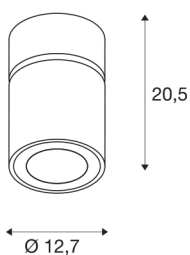

SUPROS MOVE CL

Indoor LED ceiling mounted light, round, black, 3000K, 60° reflector, CRI90, 2600lm

The SUPROS light series impresses with its multitude of possible applications, excellent LED technology and its harmonious design. With its very high luminous flux, the SUPROS product family is ideally suited to replace power-hungry, conventional lighting installations. The wide-area reflector included in the delivers can be replaced by reflectors with narrower beam angles which are optionally available. This can be done without the need for tools. With the factory-installed LED driver, all the luminaires in the series are suitable for direct connection to the 230V mains supply.

TECHNICAL DATA

Item no.:	1003289
Primary nominal voltage	220-240V ~50/60Hz mA/V
Secondary power / secondary voltage	750mA
Height	20.5 cm
Diameter	12.7 cm
Net weight	1.37 kg
Gross weight	1.465 kg
IP Code	IP 20
Safety class	I
Assembly	Surface
Assembly details	Ceiling
Wattage	31 W
Lumen	2600 lm
Colour temperature	3000 Kelvin
Beam angle	60 °
Color	black
CRI	90
LXXBXX data	L70B50
Ambient temperature	25 °C
BIG WHITE Page	270