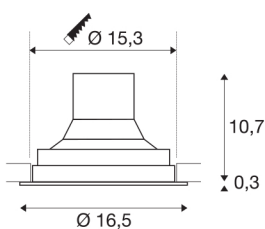

SUPROS

Indoor LED recessed ceiling light black round 3000K
60° CRI90 2600lm

The SUPROS light series impresses with its multitude of possible applications, excellent LED technology and its harmonious design. With its very high luminous flux, the SUPROS product family is ideally suited to replace power-hungry, conventional lighting installations. The wide-area reflector included in the delivers can be replaced by reflectors with narrower beam angles which are optionally available. This can be done without the need for tools. With the factory-installed LED driver, all the luminaires in the series are suitable for direct connection to the 230V mains supply.

TECHNICAL DATA

Item no.:	1003299
Primary nominal voltage	220-240V ~50/60Hz mA/V
Secondary power / secondary voltage	750mA
Height	11 cm
Diameter	16.5 cm
Installation diameter	15.3 cm
Installation depth	10.7 cm
Net weight	0.94 kg
Gross weight	1.069 kg
IP Code	IP 20
Safety class	II
Assembly	Recessed
Assembly details	Ceiling
Wattage	31 W
Lumen	2600 lm
Colour temperature	3000 Kelvin
Beam angle	60 °
Color	black
CRI	90
LXXBXX data	L70B50
Ambient temperature	25 °C
BIG WHITE Page	384