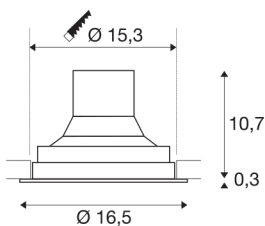

SUPROS

Indoor LED recessed ceiling light black round 3000K
60° CRI90 3380lm

The SUPROS light series impresses with its multitude of possible applications, excellent LED technology and its harmonious design. With its very high luminous flux, the SUPROS product family is ideally suited to replace power-hungry, conventional lighting installations. The wide-area reflector included in the delivers can be replaced by reflectors with narrower beam angles which are optionally available. This can be done without the need for tools. With the factory-installed LED driver, all the luminaires in the series are suitable for direct connection to the 230V mains supply.

TECHNICAL DATA

Item no.:	1003301
Primary nominal voltage	220-240V ~50/60Hz mA/V
Secondary power / secondary voltage	950mA
Height	11 cm
Diameter	16.5 cm
Installation diameter	15.3 cm
Installation depth	10.7 cm
Net weight	0.916 kg
Gross weight	1.074 kg
IP Code	IP 20
Safety class	II
Assembly	Recessed
Assembly details	Ceiling
Wattage	36 W
Lumen	3380 lm
Colour temperature	3000 Kelvin
Beam angle	60 °
Color	black
CRI	90
LXXBXX data	L70B50
Ambient temperature	25 °C
BIG WHITE Page	384