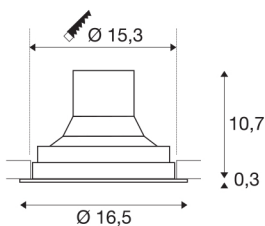

SUPROS

Indoor LED recessed ceiling light black round 4000K
60° CRI90 2700lm

The SUPROS light series impresses with its multitude of possible applications, excellent LED technology and its harmonious design. With its very high luminous flux, the SUPROS product family is ideally suited to replace power-hungry, conventional lighting installations. The wide-area reflector included in the delivers can be replaced by reflectors with narrower beam angles which are optionally available. This can be done without the need for tools. With the factory-installed LED driver, all the luminaires in the series are suitable for direct connection to the 230V mains supply.

TECHNICAL DATA

Item no.:	1003303
Primary nominal voltage	220-240V ~50/60Hz mA/V
Secondary power / secondary voltage	750mA
Height	11 cm
Diameter	16.5 cm
Installation diameter	15.3 cm
Installation depth	10.7 cm
Net weight	0.933 kg
Gross weight	1.088 kg
IP Code	IP 20
Safety class	II
Assembly	Recessed
Assembly details	Ceiling
Wattage	31 W
Lumen	2700 lm
Colour temperature	4000 Kelvin
Beam angle	60 °
Color	black
CRI	90
LXXBXX data	L70B50
Ambient temperature	25 °C
BIG WHITE Page	384