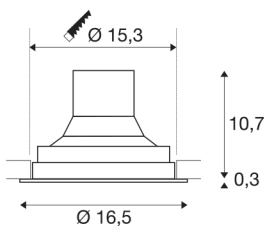

## SUPROS

Indoor LED recessed ceiling light white round 4000K  
60° CRI90 2700lm

The SUPROS light series impresses with its multitude of possible applications, excellent LED technology and its harmonious design. With its very high luminous flux, the SUPROS product family is ideally suited to replace power-hungry, conventional lighting installations. The wide-area reflector included in the delivers can be replaced by reflectors with narrower beam angles which are optionally available. This can be done without the need for tools. With the factory-installed LED driver, all the luminaires in the series are suitable for direct connection to the 230V mains supply.

## TECHNICAL DATA

Item no.:	1003304
Primary nominal voltage	220-240V ~50/60Hz mA/V
Secondary power / secondary voltage	750mA
Height	11 cm
Diameter	16.5 cm
Installation diameter	15.3 cm
Installation depth	10.7 cm
Net weight	0.929 kg
Gross weight	1.06 kg
IP Code	IP 20
Safety class	II
Assembly	Recessed
Assembly details	Ceiling
Wattage	31 W
Lumen	2700 lm
Colour temperature	4000 Kelvin
Beam angle	60 °
Color	white
CRI	90
LXXBXX data	L70B50
Ambient temperature	25 °C
BIG WHITE Page	384