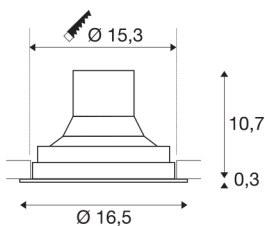

SUPROS

Indoor LED recessed ceiling light black round 4000K
60° CRI90 3520lm

The SUPROS light series impresses with its multitude of possible applications, excellent LED technology and its harmonious design. With its very high luminous flux, the SUPROS product family is ideally suited to replace power-hungry, conventional lighting installations. The wide-area reflector included in the delivers can be replaced by reflectors with narrower beam angles which are optionally available. This can be done without the need for tools. With the factory-installed LED driver, all the luminaires in the series are suitable for direct connection to the 230V mains supply.

TECHNICAL DATA

Item no.:	1003305
Primary nominal voltage	220-240V ~50/60Hz mA/V
Secondary power / secondary voltage	950mA
Height	11 cm
Diameter	16.5 cm
Installation diameter	15.3 cm
Installation depth	10.7 cm
Net weight	0.925 kg
Gross weight	1.077 kg
IP Code	IP 20
Safety class	II
Assembly	Recessed
Assembly details	Ceiling
Wattage	36 W
Lumen	3520 lm
Colour temperature	4000 Kelvin
Beam angle	60 °
Color	black
CRI	90
LXXBXX data	L70B50
Ambient temperature	25 °C
BIG WHITE Page	385