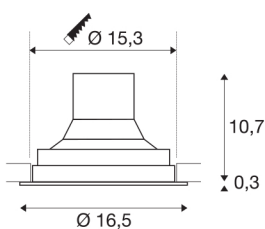

SUPROS

Indoor LED recessed ceiling light white round 4000K
60° CRI90 3520lm

The SUPROS light series impresses with its multitude of possible applications, excellent LED technology and its harmonious design. With its very high luminous flux, the SUPROS product family is ideally suited to replace power-hungry, conventional lighting installations. The wide-area reflector included in the delivers can be replaced by reflectors with narrower beam angles which are optionally available. This can be done without the need for tools. With the factory-installed LED driver, all the luminaires in the series are suitable for direct connection to the 230V mains supply.

TECHNICAL DATA

Item no.:	1003306
Primary nominal voltage	220-240V ~50/60Hz mA/V
Secondary power / secondary voltage	950mA
Height	11 cm
Diameter	16.5 cm
Installation diameter	15.3 cm
Installation depth	10.7 cm
Net weight	0.898 kg
Gross weight	1.033 kg
IP Code	IP 20
Safety class	II
Assembly	Recessed
Assembly details	Ceiling
Wattage	36 W
Lumen	3520 lm
Colour temperature	4000 Kelvin
Beam angle	60 °
Color	white
CRI	90
LXXBXX data	L70B50
Ambient temperature	25 °C
BIG WHITE Page	385